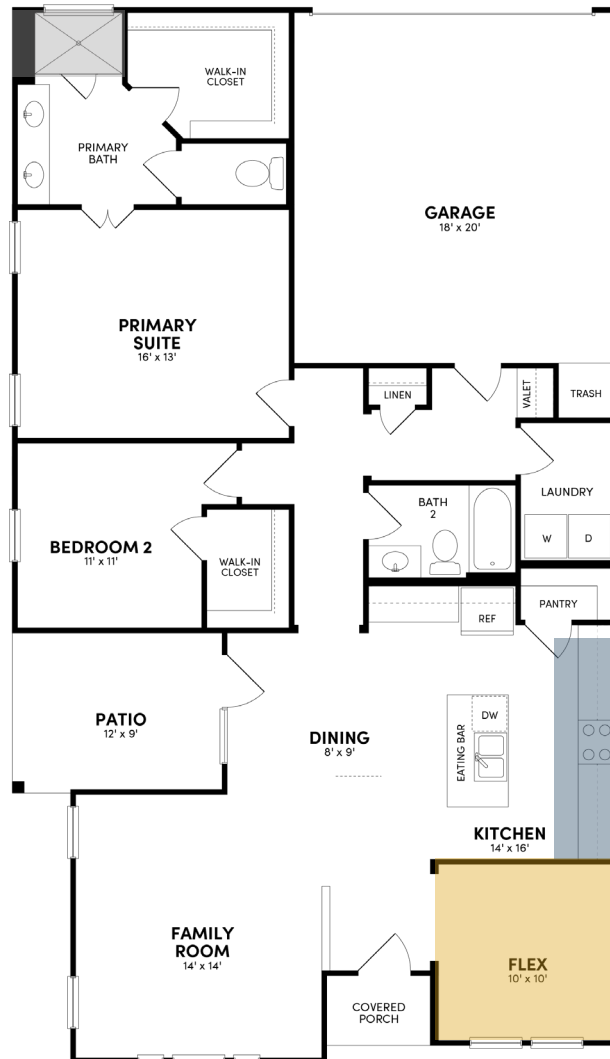

Brookfield Residential

Welcome to the Mitchell.

Floor Plan Details

1,521 sq. ft. | 2 bedrooms | 2 baths | Flex Room | 2-car garage

Additional Options:

Study

Kitchen

Shower Seat

Modern Farmhouse

Texas Hill Country

Traditional

[BrookfieldTX.com](https://www.BrookfieldTX.com) | 512-928-4877

The total number, layout, design and location of homes; unit mix; and the location, design and layout of recreational facilities may be changed due to a number of circumstances, including governmental requirements and market demand. Dimensions are approximate in nature and are not intended for final reference. Brookfield Residential and its affiliates reserve the right to change homesites, floor plans and home prices and make modifications in materials and specifications at any time without prior notice. © 2023 Brookfield Residential Properties ULC. All rights reserved. REV. JULY 2023