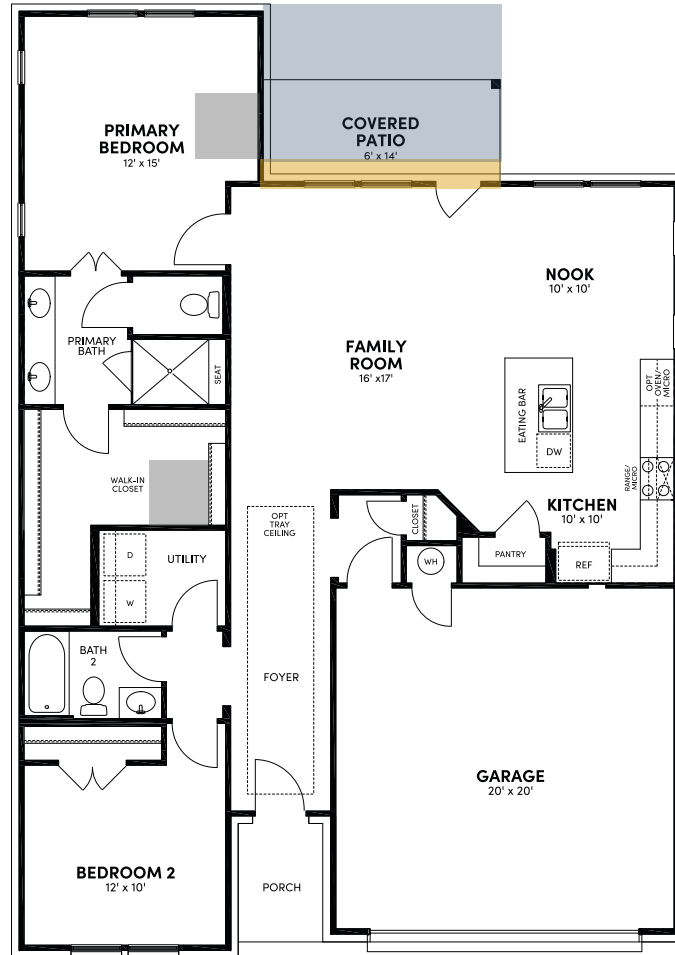

Brookfield Residential

Welcome to the Rhodes.

Floor Plan Details

1,432 sq. ft. | 2 bedroom | 2 bath | 2-car garage | 50 ft. lot size | plan #5026

Additional Options:

Sliding Glass Door

Ext. Covered Patio

Ext. Door Primary Bedroom

Convenience Door

Traditional

Texas Hill Country

Modern Farmhouse

Santa Barbara

Modern European