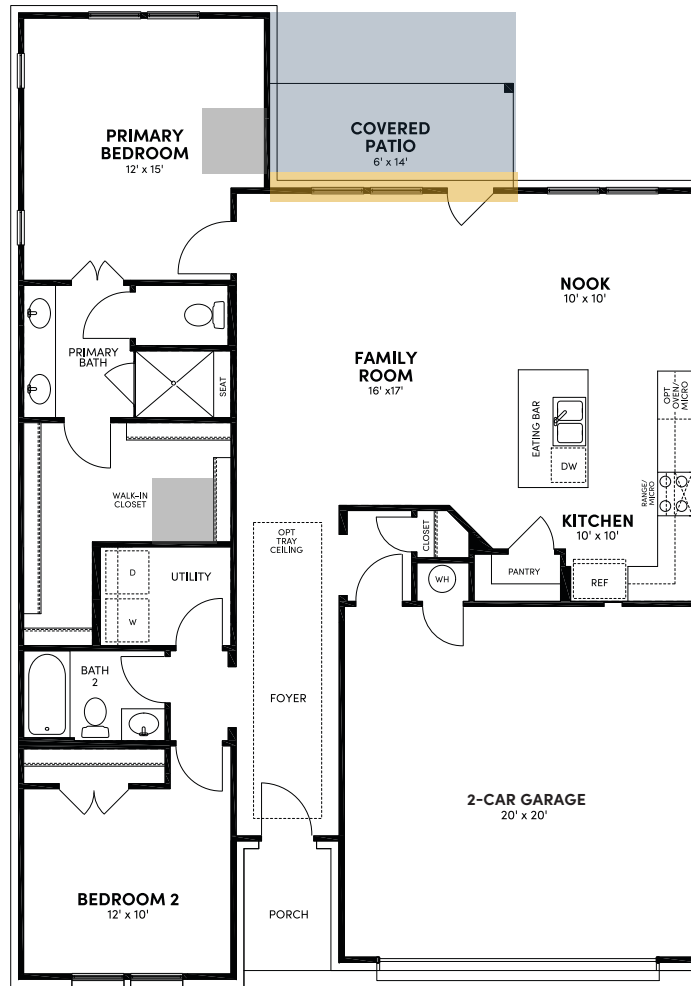

Brookfield Residential

Welcome to the Rhodes.

Floor Plan Details

1,432 sq. ft. | 2 bedroom | 2 bath | 2-car garage | 50 ft. lot size | plan #5026

Additional Options:

Sliding Glass Door

Ext. Covered Patio

Ext. Door Primary Bedroom

Convenience Door